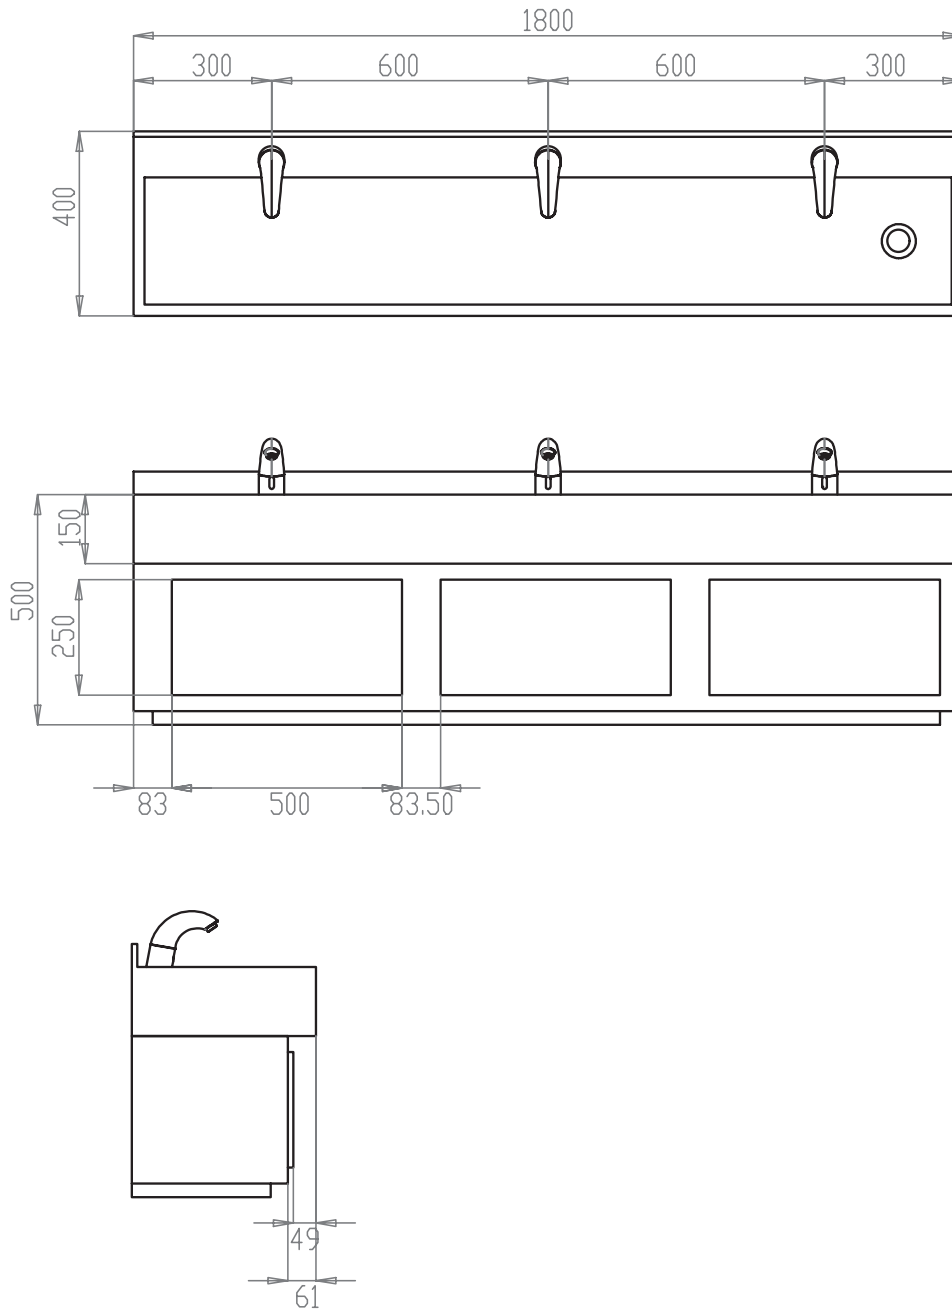

Related Products

Sensor tap	140
Soap dispenser	766

Related Documents

Installation manual	email: sales@onvouk.com
Operation and maintenance manual	email: sales@onvouk.com
Warranty document	email: sales@onvouk.com
Installation video	Coming soon

Guide Heights

Early Years	500mm
Infant	600mm