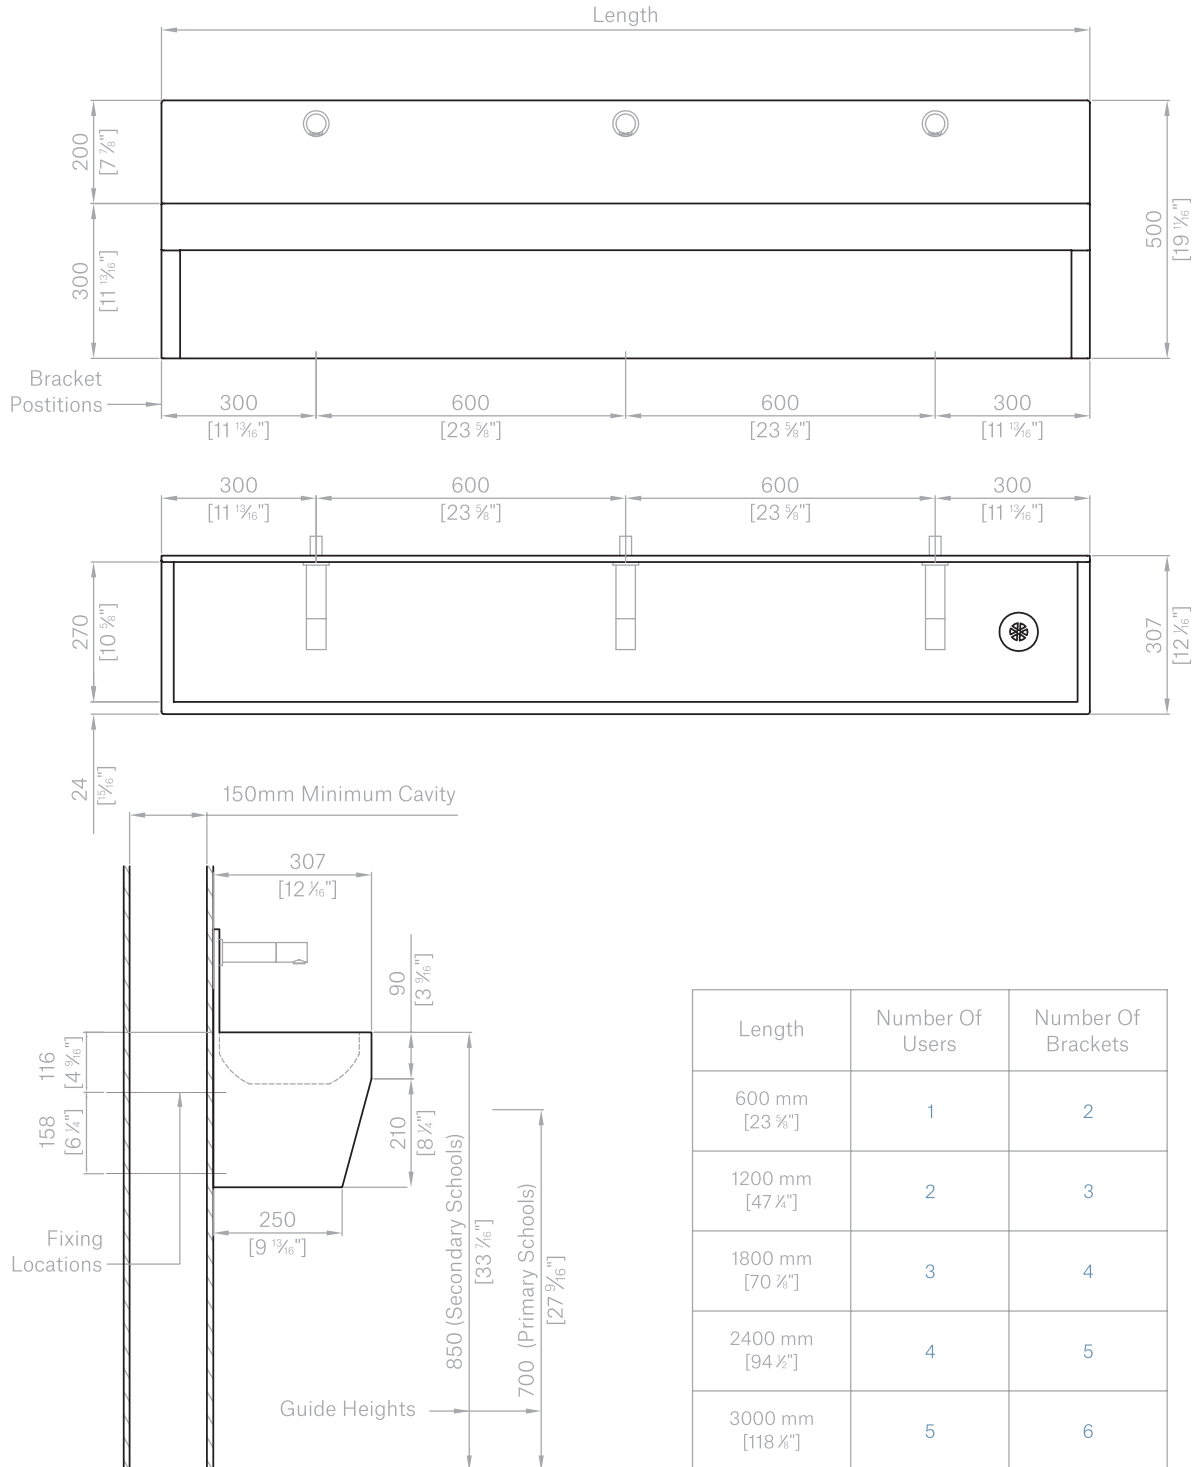

Related Products

Sensor tap	180
Soap dispenser	480

Related Documents

Installation manual	email: sales@onvouk.com
Operation and maintenance manual	email: sales@onvouk.com
Warranty document	email: sales@onvouk.com
Installation video	Coming soon