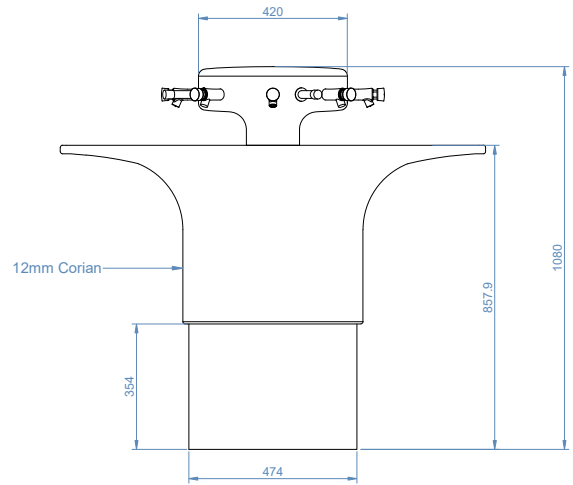

8 User Push Operated - Front Elevation