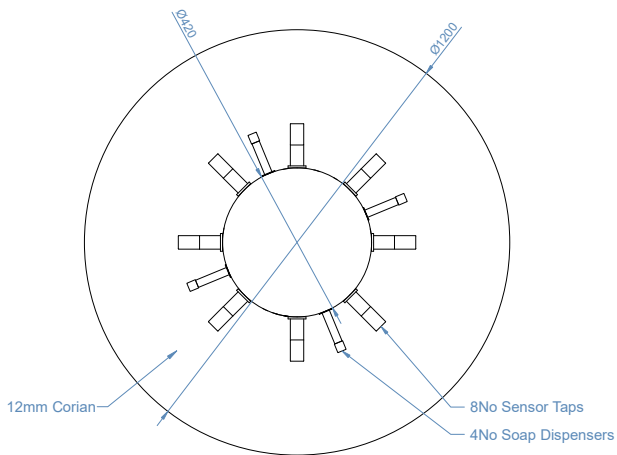

### Technical Data

Finishes	Chrome
Diameter	1200mm
Warranty	10 Years
Water pressure	25-80 psi (1.7-5.5 bar)
Flow rate	3L per minute, per station
Water feed	Should be a minimum of 15mm diameter
Disabled access	Suitable for disabled use and is compliant with ADA regulations

8 User Push Operated - Plan View

8 User Push Operated - Front Elevation

8 User Sensor Operated - Plan View

8 User Sensor Operated - Front Elevation