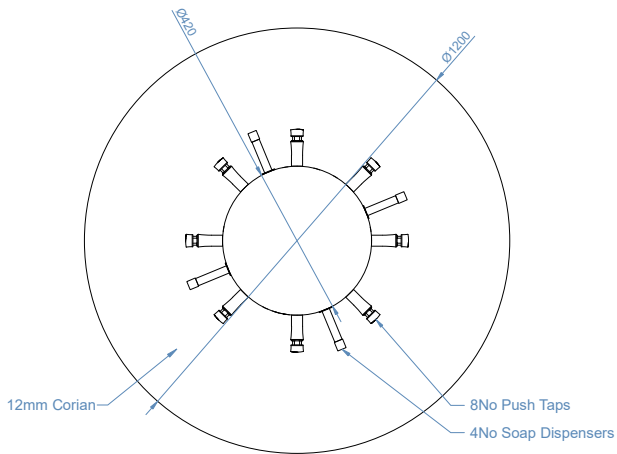

## Wash Fountain

The 80WF Washfountain has a seamless Corian Body and stainless steel plinth which is removable for access. It has four built in soap dispensers and fully integrated soap tank.

---

---

### Technical Data

Finishes	Chrome
Diameter	1200mm
Warranty	10 Years
Water pressure	25-80 psi (1.7-5.5 bar)
Flow rate	3L per minute, per station
Water feed	Should be a minimum of 15mm diameter
Disabled access	Suitable for disabled use and is compliant with ADA regulations