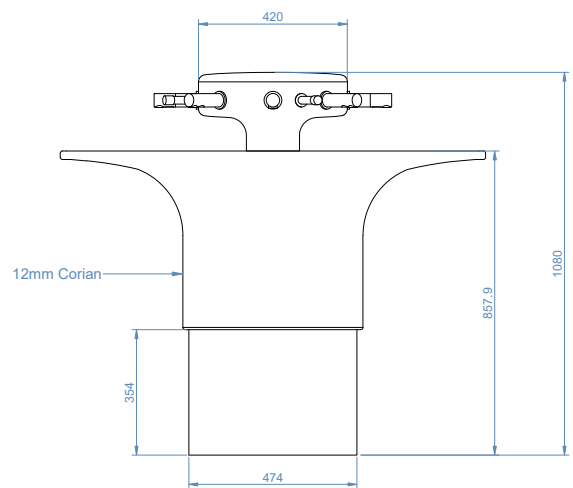

### Technical Data

Finishes	Chrome
Diameter	1200mm
Warranty	10 Years
Water pressure	25-80 psi (1.7-5.5 bar)
Flow rate	3L per minute, per station
Water feed	Should be a minimum of 15mm diameter
Disabled access	Suitable for disabled use and is compliant with ADA regulations

8 User Push Operated - Plan View

8 User Push Operated - Front Elevation

8 User Sensor Operated - Plan View

8 User Sensor Operated - Front Elevation