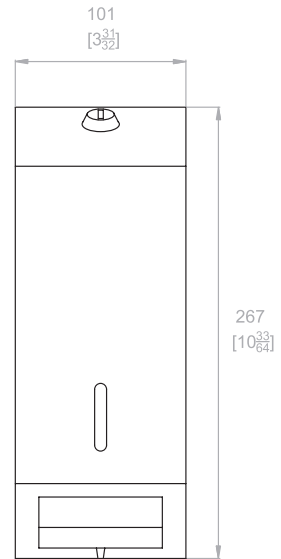

V22

Soap Dispenser

The V22 is a pump action wall mounted soap dispenser in stainless steel. The dispenser comes complete with an ABS plastic refillable reservoir, and has a 1000ml (0.26 GAL (US)) capacity.

Spare Parts

795/K	Key
170044	Lock

Related Documents

Installation manual	email: sales@onvouk.com
Operation and maintenance manual	email: sales@onvouk.com
Warranty document	email: sales@onvouk.com

Side

Front